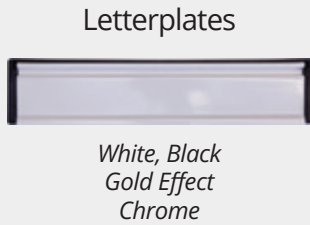

Both sides only

Available on smooth white only

Available both sides or on smooth white

Available both sides C70 only

Glass Upgrades

BD70D

FD06A

FD0A

Standard Handles, Letterplates and Cylinder

Door Knockers

Door Knocker Colours

Sandblasted Numbers

Sand blasted glass with clear number or Clear glass with sand blasted number available

Low Threshold

Optional upgrade