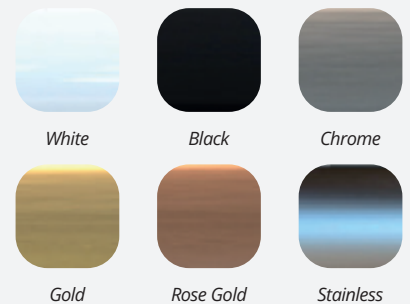

Standard Handles, Letterplates and Cylinder

Door Knockers

Door Knocker Colours

Sandblasted Numbers

Sand blasted glass with clear number or Clear glass with sand blasted number available

Low Threshold

Optional upgrade

Sweet Knockers

Sweet Single

Sweet 2 Part

Sweet 2 Part + Spyhole

Not available in White or Rose Gold

Sweet Letterplates

Sweet Square

Colours and Finishes