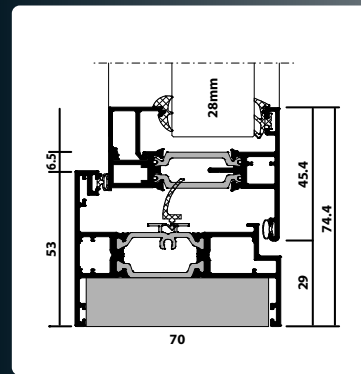

### Specification

- ✓ 70mm only
- ✓ Frame Heights - 53mm or 73mm
- ✓ Internally glazed
- ✓ Fixed panes with dummy sashes
- ✓ Window Energy Rated 'B'
- ✓ Cranked handles
- ✓ Polyamide thermal break design for thermal performance

## Specification

- ✓ Contemporary Flat sash
- ✓ 58mm or 70mm front to back profile depth
- ✓ Frame Heights - 43mm, 53mm and 73mm
- ✓ Externally glazed fixed panes or internally glazed dummy sashes
- ✓ Window Energy Rated 'B'
- ✓ Black or White cranked handles
- ✓ Polyamide thermal break design for thermal performance