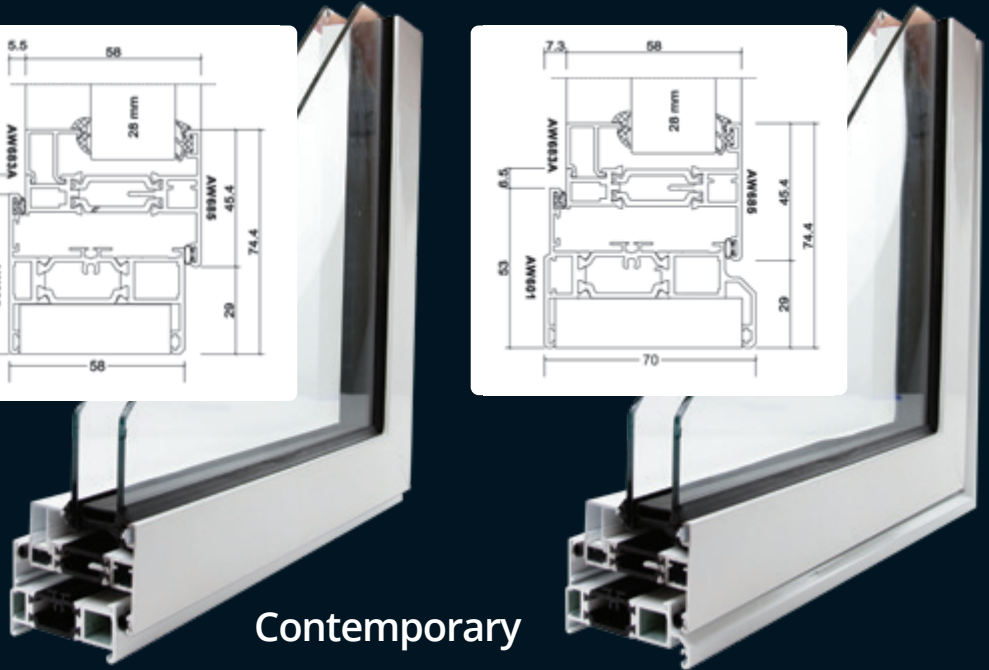

### Specification

- ✓ 70mm only
- ✓ Frame Heights - 53mm or 73mm
- ✓ Internally glazed
- ✓ Fixed panes with dummy sashes
- ✓ Window Energy Rated 'B'
- ✓ Cranked handles
- ✓ Polyamide thermal break design for thermal performance

# 'Choices' Aluminium Windows

The ALUK range was the first aluminium system in the UK to achieve an 'A' rated window for the Energy Saving Scheme with a double glazed unit.

The standard 'Choices' aluminium window is the Optio '58BW ST Casement'

## Two frame depths

## Specification

- ✓ Contemporary Flat sash
- ✓ 58mm or 70mm front to back profile depth
- ✓ Frame Heights - 43mm, 53mm and 73mm
- ✓ Externally glazed fixed panes or internally glazed dummy sashes
- ✓ Window Energy Rated 'B'
- ✓ Black or White cranked handles
- ✓ Polyamide thermal break design for thermal performance