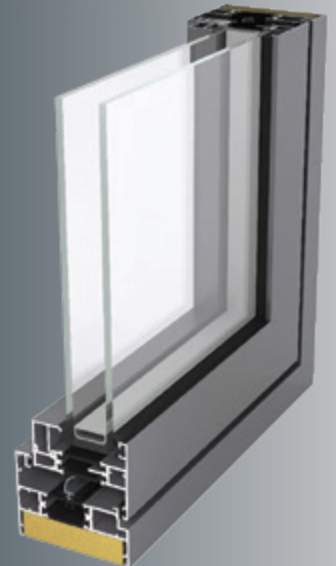

## Optio '58BW' Flush Casement

### Specification

- ✓ 70mm only
- ✓ Frame Heights - 53mm or 73mm
- ✓ Internally glazed
- ✓ Fixed panes with dummy sashes
- ✓ Window Energy Rated 'B'
- ✓ Cranked handles
- ✓ Polyamide thermal break design for thermal performance

## Specification

- ✓ Contemporary Flat sash
- ✓ 58mm or 70mm front to back profile depth
- ✓ Frame Heights - 43mm, 53mm and 73mm
- ✓ Externally glazed fixed panes or internally glazed dummy sashes
- ✓ Window Energy Rated 'B'
- ✓ Black or White cranked handles
- ✓ Polyamide thermal break design for thermal performance