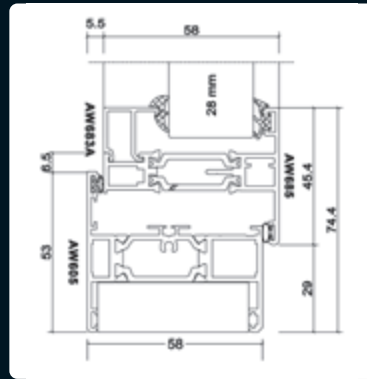

### Specification

- ✓ 70mm only
- ✓ Frame Heights - 53mm or 73mm
- ✓ Internally glazed
- ✓ Fixed panes with dummy sashes
- ✓ Window Energy Rated 'B'
- ✓ Cranked handles
- ✓ Polyamide thermal break design for thermal performance

## Two frame depths

## Specification

- ✓ Contemporary Flat sash
- ✓ 58mm or 70mm front to back profile depth
- ✓ Frame Heights - 43mm, 53mm and 73mm
- ✓ Externally glazed fixed panes or internally glazed dummy sashes
- ✓ Window Energy Rated 'B'
- ✓ Black or White cranked handles
- ✓ Polyamide thermal break design for thermal performance