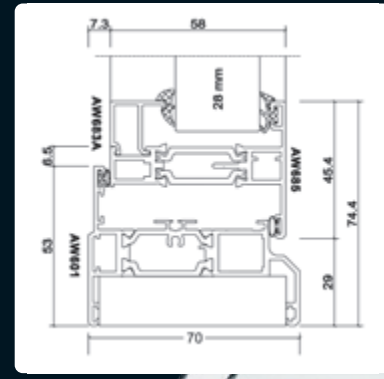

### Specification

- ✓ 70mm only
- ✓ Frame Heights - 53mm or 73mm
- ✓ Internally glazed
- ✓ Fixed panes with dummy sashes
- ✓ Window Energy Rated 'B'
- ✓ Cranked handles
- ✓ Polyamide thermal break design for thermal performance

## Two frame depths