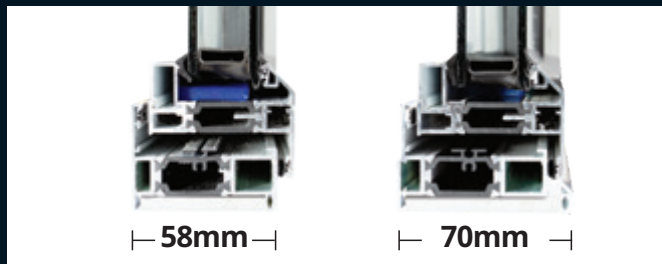

Two frame depths