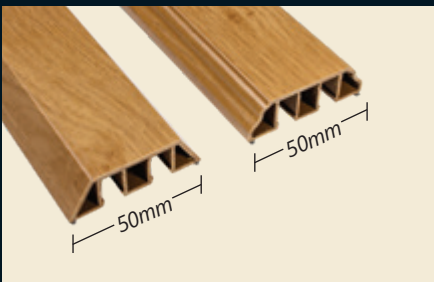

WINDOW AND DOOR ENHANCEMENTS

'Choices' Astragal Bar range

Astragal Bars can be fitted to most of the windows and doors within the Choices PVCU range

25mm ASTRAGAL BAR

for Kömmerling O70 and C70.

25mm clip fit Astragal bar with milled ends to match profile shape offering the traditional timber appearance.

21mm ASTRAGAL BAR

Residence 9, Imagine and Flush 70.

21mm Astragal bar with square cut external bar to sash/frame giving a tidy appearance.

Available Double or Triple Glazed
Optional for Kömmerling 70

50mm ASTRAGAL BAR

Kömmerling 70 - Linear only

50mm wide clip fit linear astragal bar perfect for creating that cottage bar look or a mullion effect on doors

Can be used in conjunction with our 25mm Astragal Bar

Radlington Cill

The Radlington cill is a modern interpretation of a traditional timber cill. Available as 55mm x 165mm for all our 100mm and 70mm window and door systems.

For R7 and R9 a 30mm x 165mm Radlington cill is supplied as standard (55mm cill available as an option).