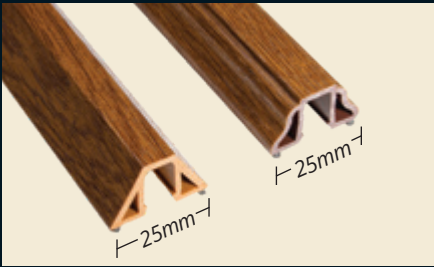

WINDOW AND DOOR ENHANCEMENTS

'Choices' Astragal Bar range

Astragal Bars can be fitted to most of the windows and doors within the Choices PVCU range

25mm ASTRAGAL BAR

for Kömmerling O70 and C70.

25mm clip fit Astragal bar with milled ends to match profile shape offering the traditional timber appearance.

21mm ASTRAGAL BAR

Residence 9, Imagine and Flush 70.

21mm Astragal bar with square cut external bar to sash/frame giving a tidy appearance.

Available Double or Triple Glazed
Optional for Kömmerling 70

50mm ASTRAGAL BAR

Kömmerling 70 - Linear only

50mm wide clip fit linear astragal bar perfect for creating that cottage bar look or a mullion effect on doors

Can be used in conjunction with our 25mm Astragal Bar

Radlington Cill

The Radlington cill is a modern interpretation of a traditional timber cill. Available as 55mm x 165mm for all our 100mm and 70mm window and door systems.

For R7 and R9 a 30mm x 165mm Radlington cill is supplied as standard (55mm cill available as an option).