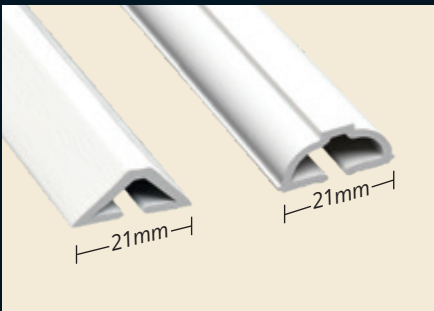

WINDOW AND DOOR ENHANCEMENTS

'Choices' Astragal Bar range

Astragal Bars can be fitted to most of the windows and doors within the Choices PVCU range

25mm ASTRAGAL BAR

for Kömmerling O70 and C70.

25mm clip fit Astragal bar with milled ends to match profile shape offering the traditional timber appearance.

21mm ASTRAGAL BAR

Residence 9, Imagine and Flush 70.

21mm Astragal bar with square cut external bar to sash/frame giving a tidy appearance.

Available Double or Triple Glazed
Optional for Kömmerling 70

50mm ASTRAGAL BAR

Kömmerling 70 - Linear only

50mm wide clip fit linear astragal bar perfect for creating that cottage bar look or a mullion effect on doors

Can be used in conjunction with our 25mm Astragal Bar

Radlington Cill

The Radlington cill is a modern interpretation of a traditional timber cill. Available as 55mm x 165mm for all our 100mm and 70mm window and door systems.

For R7 and R9 a 30mm x 165mm Radlington cill is supplied as standard (55mm cill available as an option).