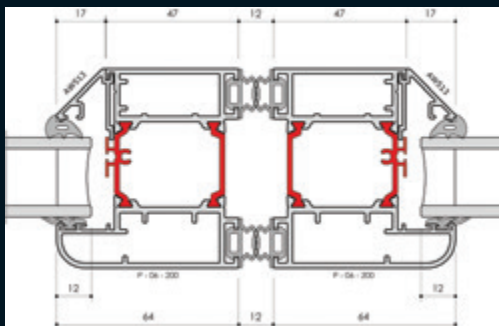

Type 9

Type 10

Type 12

Type 13

Minimum height 1950mm
Minimum width 1400mm
Minimum sash width 600mm

Maximum height 2400mm
Maximum width 6300mm
Maximum sash width 1000mm

All configuration have lever/lever handles on the prime leaf with the exception of types 1, 4, 6 and 13 which are internal handles only.

The *Standard* 'Choices' aluminium Bi-fold door is the Optio BSF70

Design Features

- ✓ Internally beaded with a softline sash
- ✓ Stainless Steel Wheels
- ✓ Unique flush line pop up handle
- ✓ Magnetic catch for prime/slave leaf
- ✓ All configurations open in and open out
- ✓ Thermally broken aluminium sections
- ✓ 28mm sealed unit
- ✓ Black or White lever/lever prime handles
- ✓ Black or White internal pop-out handles
- ✓ 'U' value 1.7Wm²K