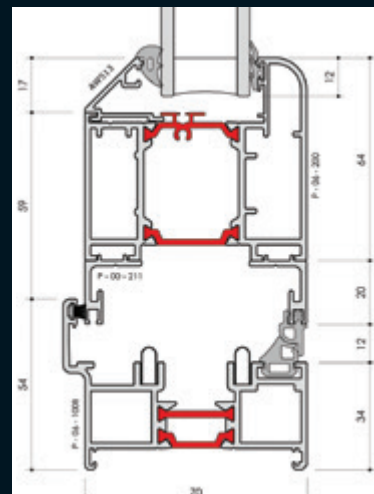

'Choices' Aluminium BSF70 Bi-fold

An intelligent combination of form and function, our highly versatile and market leading Bi-fold sliding door systems gives you maximum control over the style and operations of the doors

The *Standard* 'Choices' aluminium Bi-fold door is the Optio BSF70

Design Features

- ✓ Internally beaded with a softline sash
- ✓ Stainless Steel Wheels
- ✓ Unique flush line pop up handle
- ✓ Magnetic catch for prime/slave leaf
- ✓ All configurations open in and open out
- ✓ Thermally broken aluminium sections
- ✓ 28mm sealed unit
- ✓ Black or White lever/lever prime handles
- ✓ Black or White internal pop-out handles
- ✓ 'U' value 1.7Wm²K

Colour Range *for fast delivery**

*Open out only

Upgrades/Options

- ✓ Low threshold (no weather rating)
- ✓ A range of RAL single or dual colour
- ✓ PAS 24 / Doc Q
- ✓ Mechanically jointed outer frame
- ✓ 'U' Value 1.5 Wm²K with triple glazing
- ✓ Brushed chrome prime handles