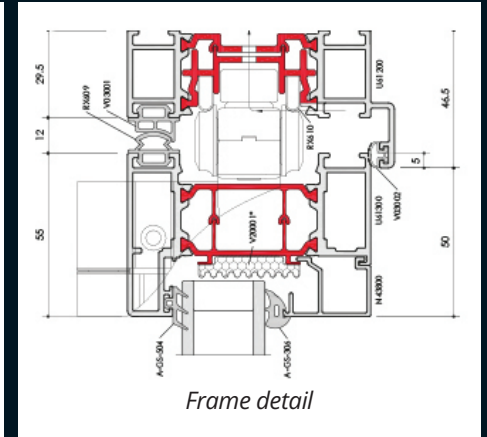

Frame detail

Colour Range *for fast delivery**

*Open out only