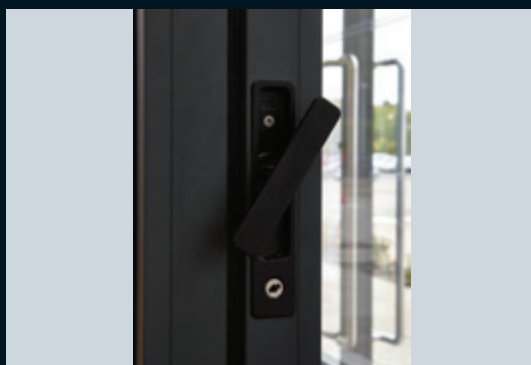

Design Features

- ✓ Frame plus sash sightlines of 97mm
- ✓ New and improved flush pop out handle
- ✓ Unique traffic doors
- ✓ HD compact roller
- ✓ 4 stainless slim steel rollers
- ✓ Magnetic catch for prime/slave leaf
- ✓ All configurations open in and open out
- ✓ Thermally broken aluminium sections
- ✓ U' Value 1.5 Wm²K with double glazing
- ✓ Black or White lever/lever prime handles
- ✓ Black or White internal pop-out handles

Locking Jamb

Frame detail

Colour Range *for fast delivery**

*Open out only

Flush line pop-out handle

T. 01332 204411
E. sales@dgswindows.co.uk
W. www.derby-doubleglazing.co.uk

The *Choices* brand
Windows and Doors