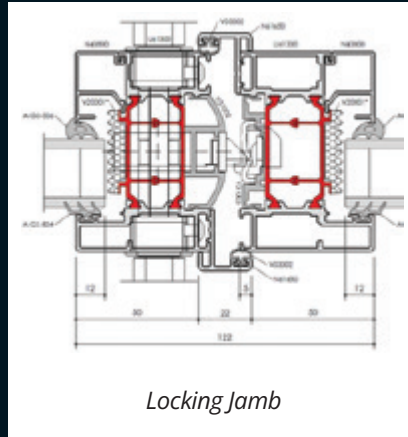

'Choices' Aluminium F82 Bi-fold

A contemporary, stylish bi-folding door. With thinner sightlines and interlock of 122mm that provide larger glazing panels without compromising on performance.

The Premium 'Choices' aluminium Bi-fold door is the Luminia F82

Design Features

- ✓ Frame plus sash sightlines of 97mm
- ✓ New and improved flush pop out handle
- ✓ Unique traffic doors
- ✓ HD compact roller
- ✓ 4 stainless slim steel rollers
- ✓ Magnetic catch for prime/slave leaf
- ✓ All configurations open in and open out
- ✓ Thermally broken aluminium sections
- ✓ U' Value 1.5 Wm²K with double glazing
- ✓ Black or White lever/lever prime handles
- ✓ Black or White internal pop-out handles

Upgrades/Options

- ✓ A range of RAL single or dual colour
- ✓ PAS 24 / Doc Q (Add 6.8mm laminated)
- ✓ Mechanically jointed outer frame
- ✓ U' Value 1.1 Wm²K with triple glazing
- ✓ Silver paint prime handles

Locking Jamb