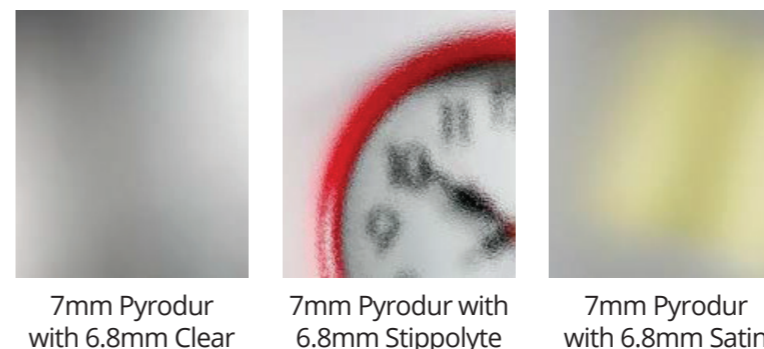

Glass Options

Standard Fit Fully controlled door closer

Astra Concealed Closer
Easy speed adjustment makes this ultra efficient.

Optional ASSA External fitted closer

Dorma Overhead Closer
Rack and pinion closer with link arm.

Union Powerload Butt Hinge

High Performance bushed bearing butt hinge.
Radius corners for speed of fixing.

Hardware

Handles

Lever/Lever only

Urn Knocker

Handles, Knockers and Letterplate available in:
White, Black, Gold Effect, Chrome, Satin, Graphite

Nu Mail Fire Letterplate

Fitted with a Shield/Cowl for PAS24

Bull Ring Knocker

Gold Effect, Chrome, Graphite

Spyhole

Gold Effect, Chrome only

Security Chain

Chrome only

One tube of "Specialised Sealant" supplied per door

Threshold Options

Gold Effect or Silver

Stormguard AM3
Open In - No Cill - Part M Compliant

Stormguard AM370
Open In - NOT Part M Compliant
85, 150 or 180mm Special Reinforced Cills available

Stormguard AM5
Open Out - Part M Compliant

Stormguard AM570
Open Out - NOT Part M Compliant
85, 150 or 180mm Special Reinforced Cills available