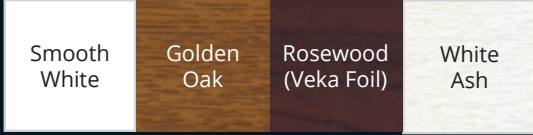

Mechanical joint upgrade

PVCU Doors

imagine

Standard Colour Options

Both sides or on smooth white

*Golden Oak / Golden Oak
Rosewood / Rosewood
on Brown Base*

Both sides or on smooth white

on White Base

On smooth white only

Single door with midrail and astragal bars

Modern design single door with tongue and groove panel

Handles

Handle for Imagine Single and Double doors

Balmoral

Swan

(Not Black or White)

Black, White, Hardex Gold, Hardex Satin, Hardex Bright Chrome, Hardex Graphite or Antique Black

Avon Slimline

Black or Pewter

Cottage

Black or Pewter

Monkey Tail

Black or Pewter

T. 01332 204411