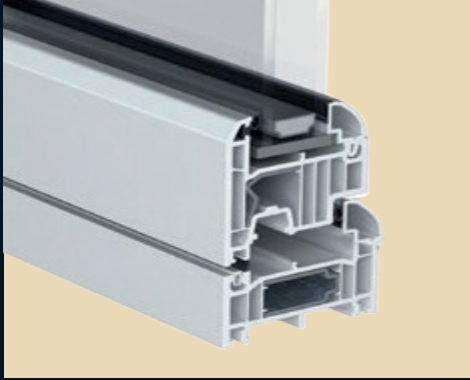

## Specification:

- ✓ 70mm welded outer frame
- ✓ Flush fitted welded sashes
- ✓ Equal sightlines with Dummy Sashes
- ✓ Multichambered outerframe
- ✓ 6 chamber sash
- ✓ Available "A" Rated
- ✓ U-value of 1.4 W/(m<sup>2</sup>k)
- ✓ Traditional and modern glazing bead options from 28mm to 40mm as standard
- ✓ Mechanically jointed outer frame and sash available (Veka)

# Kommerling Flush70

'Choices' 'Flush 70' combines modern performance with traditional flush casement design offering authenticity without compromise.

## Designed with timber features in mind

6 chambered sash for high thermal efficiency and sound reduction

Dummy Stays

Flush fitting sashes

20mm Astragal bar upgrade

Standard