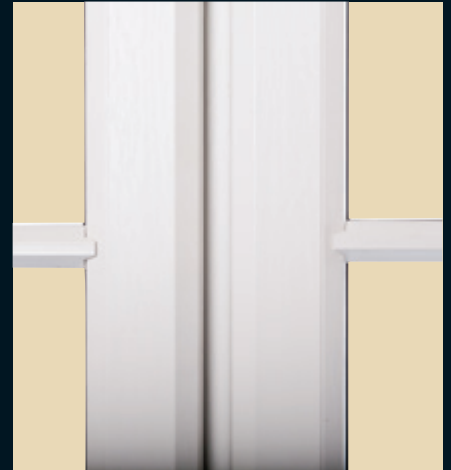

Legacy

from the 'Alternative to Timber' Collection

Legacy Features:

- ✓ Kömmerling O70 fully sculptured outer frame, ensuring a close match to a traditional timber window
- ✓ Kömmerling C70 "slim line" sash
- ✓ All transoms & mullions are mechanically jointed with arris detail giving the appearance of timber joints
- ✓ Equal sightlines
- ✓ 5 chambered lead free profile
- ✓ Traditional furniture options
- ✓ 'A' Energy Rated

Colour Options

Both sides or on smooth white

Both sides only

On smooth white only

Special colour combinations available upon request and extended lead times

'Choices' 70mm LEGACY Storm Casement windows offer the best of both worlds – Look and feel like timber and have all the benefits of modern technology. Legacy 'Alternative to Timber' windows offer the ideal solution when windows need replacing.

Designed with timber features in mind

Putty line external chamber finish with 154mm slim sash / mullion / sash sightline

Arrissed joints mimicking traditional timber joinery

C70 slim sash with Astragal bar upgrade

Mechanical jointed transoms and mullions

70mm frame for double or triple glazing

Available 'A' Energy Rated

Standard

Handles

Upgrades

Inline

Cranked. Monkey Tail or Tear Drop