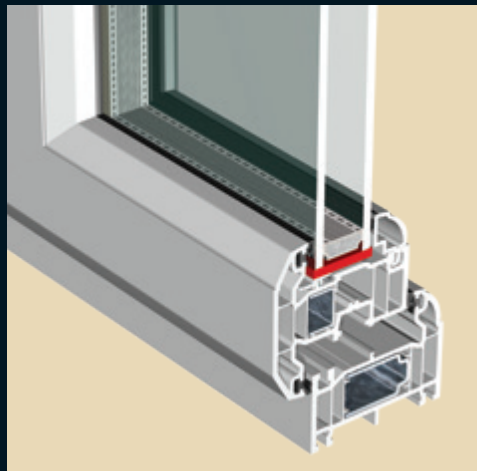

Legacy

from the 'Alternative to Timber' Collection

Legacy Features:

- ✓ Kömmerling O70 fully sculptured outer frame, ensuring a close match to a traditional timber window
- ✓ Kömmerling C70 "slim line" sash
- ✓ All transoms & mullions are mechanically jointed with arris detail giving the appearance of timber joints
- ✓ Equal sightlines
- ✓ 5 chambered lead free profile
- ✓ Traditional furniture options
- ✓ 'A' Energy Rated

Colour Options

Both sides or on smooth white

Both sides only

On smooth white only

Special colour combinations available upon request and extended lead times

'Choices' 70mm LEGACY Storm Casement windows offer the best of both worlds – Look and feel like timber and have all the benefits of modern technology. Legacy 'Alternative to Timber' windows offer the ideal solution when windows need replacing.

Designed with timber features in mind

Putty line external chamber finish with 154mm slim sash / mullion / sash sightline

Arrissed joints mimicking traditional timber joinery

C70 slim sash with Astragal bar upgrade

Mechanical jointed transoms and mullions

70mm frame for double or triple glazing

Available 'A' Energy Rated

Standard

Handles

Upgrades

Inline

Cranked. Monkey Tail or Tear Drop