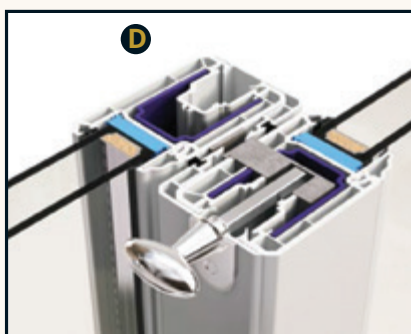

'Choices' PremiLine Sliding Patio Door

Sliding Patio Door

*Smooth sliding operation
with stylish looks*

Standard Specification (includes glazing):

- ✓ 70mm profile depth with internally glazed sculptured beads
- ✓ Black gaskets with woolpile weatherseals
- ✓ White (chrome and gold effect - upgrades) handles
- ✓ Six point - six hook - locking
- ✓ Fully welded and reinforced
- ✓ Stainless steel adjustable rollers on a stainless steel track
- ✓ Slides on outer track as standard - inner track on request
- ✓ 28mm toughened sealed units with Low E Argon gas and warm edge spacer
- ✓ PVCU profiles using 'greenline' 100% lead free stabilizer
- ✓ Full height aluminium 'pull grip' available
- ✓ 20mm low aluminium threshold available (lower weather rating)
- ✓ Mechanically jointed outer frame available

'Choices' Premiline

PremiLine PRO PAS 24 Upgrade

'Lifetime Homes' and 'Document Q' compliant (2 and 3 pane doors only)

PAS 24 test data based on 2 pane patio door at 2450mm wide x 2260mm high

- A** Top rail 'dog bolt' keep
- B** Top rail 'dog bolt'
- C** 6.8mm laminate / argon / 4mm toughened
- D** Interlock handle - White, Black, Chrome
- E** Interlock hook bolts (x3)
- F** Interlock keeps (x3)
- G** Sash hook locks (x8)

PremiLine PRO

Innovative hidden locking system with interlock handle eliminates the needs for unsightly plunge bolts.

DGS
WINDOWS

T. 01332 204411
E. sales@dgswindows.co.uk
W. www.derby-doubleglazing.co.uk