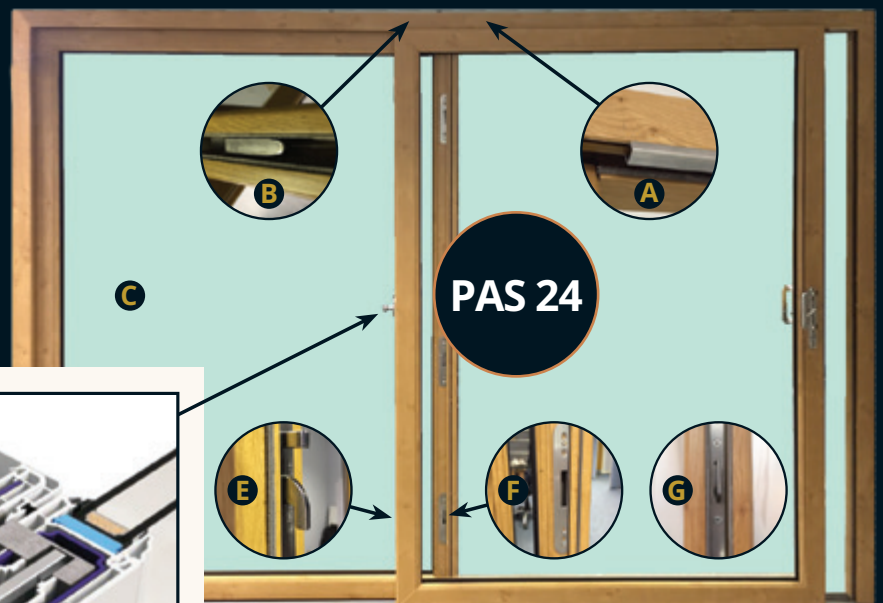

'Choices' PremiLine Sliding Patio Door

Sliding Patio Door

*Smooth sliding operation
with stylish looks*

Standard Specification (includes glazing):

- ✓ 70mm profile depth with internally glazed sculptured beads
- ✓ Black gaskets with woolpile weatherseals
- ✓ White (chrome and gold effect - upgrades) handles
- ✓ Six point - six hook - locking
- ✓ Fully welded and reinforced
- ✓ Stainless steel adjustable rollers on a stainless steel track
- ✓ Slides on outer track as standard - inner track on request
- ✓ 28mm toughened sealed units with Low E Argon gas and warm edge spacer
- ✓ PVCU profiles using 'greenline' 100% lead free stabilizer
- ✓ Full height aluminium 'pull grip' available
- ✓ 20mm low aluminium threshold available (lower weather rating)
- ✓ Mechanically jointed outer frame available

'Choices' Premiline

PremiLine PRO PAS 24 Upgrade

'Lifetime Homes' and 'Document Q' compliant (2 and 3 pane doors only)

PAS 24 test data based on 2 pane patio door at 2450mm wide x 2260mm high

- A** Top rail 'dog bolt' keep
- B** Top rail 'dog bolt'
- C** 6.8mm laminate / argon / 4mm toughened
- D** Interlock handle - White, Black, Chrome
- E** Interlock hook bolts (x3)
- F** Interlock keeps (x3)
- G** Sash hook locks (x8)

PremiLine PRO

Innovative hidden locking system with interlock handle eliminates the needs for unsightly plunge bolts.

DGS
WINDOWS

T. 01332 204411
E. sales@dgswindows.co.uk
W. www.derby-doubleglazing.co.uk