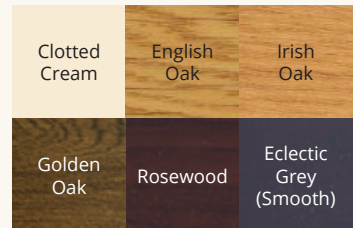

## Colour Options

*Chalk white is unfoiled  
NB: No dual foil option.  
Rebates not foiled.*

*Both sides or on chalk white*

*On chalk white only*

*Unfoiled matt finish both sides*

**LOOKS LIKE TIMBER - FEELS LIKE TIMBER**

'Choices' 'Flush 75' offers the same great external finish as 'Flush 100', but has been designed with a flush finish internally, ideal for replacing modern 70mm systems.

Standard - Corners welded (sash and outerframe)