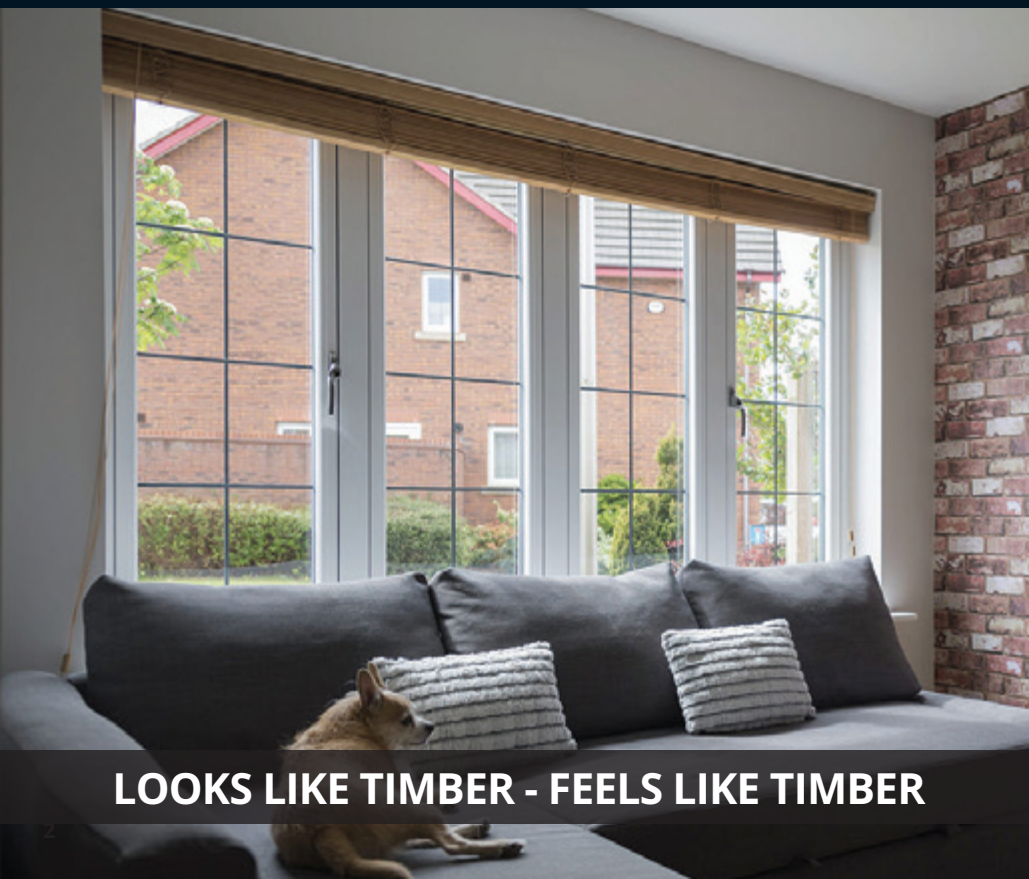

Flush 75

from the 'Alternative to Timber' Collection