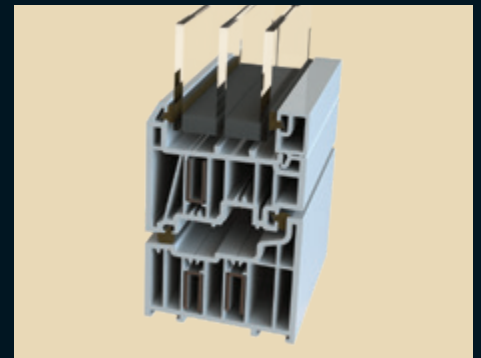

'Choices' 'Flush 75' offers the same great external finish as 'Flush 100', but has been designed with a flush finish internally, ideal for replacing modern 70mm systems.

Standard - Corners welded (sash and outerframe)

Upgrade - Corners fully mech jointed

Dummy butt hinge upgrade (Functional butt hinges not available)

Flush external finishes with equal sightline

External transom bar upgrade

Flush internal/external finishes

55mm Radlington cill option

30mm upstand x 165mm Radlington cill Fitted as standard to R7

20mm Astragal and 60mm Transom bar upgrade

75mm system for 28mm double glazing or 44mm for triple glazing

Sashes supplied loose glazed, unless sash is greater than 1.5m<sup>2</sup> then factory glazed and bonded