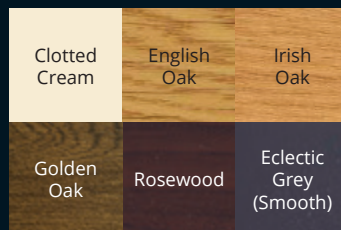

Both sides or on Grained White

Both sides only

Dual coloured

Unfoiled Matt finish both sides

R7 Flush75

Both sides only

Both sides or on chalk white

On chalk white only

Unfoiled matt finish both sides

Chalk white is unfoiled
NB: No dual foil option.
Rebates not foiled.

Open-on Doors only

Both sides only

Both sides or on chalk white

Unfoiled matt finish both sides

T. 01332 204411
E. sales@dgswindows.co.uk
W. www.derby-doublglazing.co.uk