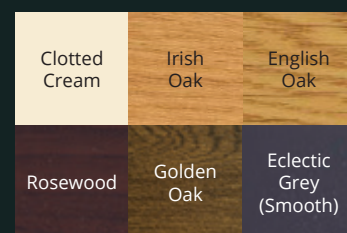

Both sides or on Grained White

Both sides only

Dual coloured

Unfoiled Matt finish both sides

R7 Flush75

Both sides only

Both sides or on chalk white

On chalk white only

Unfoiled matt finish both sides

Chalk white is unfoiled
NB: No dual foil option.
Rebates not foiled.

Open-on Doors only

Both sides only

Both sides or on chalk white

Unfoiled matt finish both sides

T. 01332 204411
E. sales@dgswindows.co.uk
W. www.derby-doublglazing.co.uk