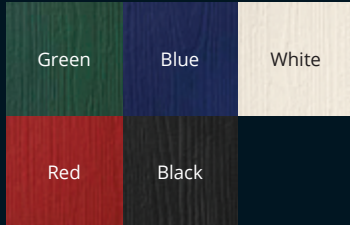

All doors include

- ✓ Glazing cassettes
- ✓ Through colour weather bar
- ✓ Clear/obscure glazed units
- ✓ 70mm Veka outer frame
- ✓ ERA lock and keeps
- ✓ ULTION PLUS 35/35 cylinder
- ✓ Lever/Lever handles: White/Gold/Black/Chrome/Brushed Chrome
- ✓ White edge band only

For PAS 24 add

- ✓ 6.8mm laminate glass
- ✓ If letterplate is to be fitted it must be Trojan and Cowl TS008 must be fitted

Cowl TS008

ULTION 3 Cylinder

Slab Colour Options

External colours always white internal

Slab Colour Upgrade

External only

Frame Colour

White both sides

Frame Colour Upgrade

On white only

The Gosforth 1, Gosforth Solid, Kendrick 3, Kendrick 4 and Turnberry 1
Minimum Width 820mm - Maximum Width 1023mm