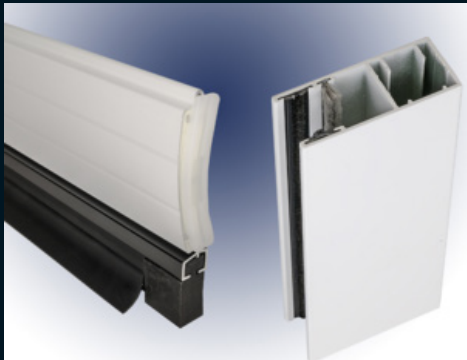

SecureRoll Garage Doors

Thermally efficient, made to measure remote controlled garage doors available in a wide range of colours that will perfectly complement 'Choices' Windows and Doors.

Safety Brake

Space Saving Roll

Manual Override

Anti-Lift Locking System

Durable Slats

Effective Weather Strip

Strong Guides and Slats

Wireless Safety Edge Sensor

Vision Panels Option

**AluRoll are the company that holds the Secured by Design accreditation.
CWG Choices Limited are an authorised reseller of Secured by Design products from AluRoll.
COMPANYNAME are authorised resellers of SBD products from CWG.*