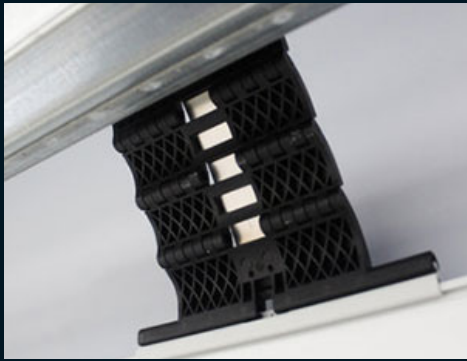

SecureRoll Garage Doors

Thermally efficient, made to measure remote controlled garage doors available in a wide range of colours that will perfectly complement 'Choices' Windows and Doors.

Safety Brake

Space Saving Roll

Manual Override

Anti-Lift Locking System

Durable Slats

Effective Weather Strip

Strong Guides and Slats

Wireless Safety Edge Sensor

Vision Panels Option

**AluRoll are the company that holds the Secured by Design accreditation.
CWG Choices Limited are an authorised reseller of Secured by Design products from AluRoll.
COMPANYNAME are authorised resellers of SBD products from CWG.*