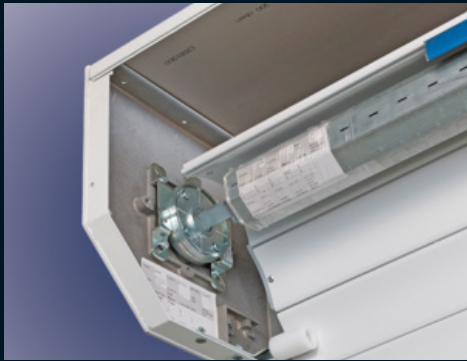

SecureRoll

Remote Controlled Garage Doors

SecureRoll Features:

- ✓ "Classic" design for typical garage door dimensions
 - 77mm Insulated slats
 - Secured by Design approval
- ✓ "Compact" design specifically for garages with limited headroom
 - 55mm Insulated slats
- ✓ Remote control operation
- ✓ A wide range of colours
- ✓ Comprehensive 5 year SecureRoll warranty
- ✓ Intruder alarm
- ✓ Courtesy light
- ✓ Holiday mode - Increased security
- ✓ Manual Override

SecureRoll Garage Doors

Thermally efficient, made to measure remote controlled garage doors available in a wide range of colours that will perfectly complement 'Choices' Windows and Doors.

Safety Brake

Space Saving Roll