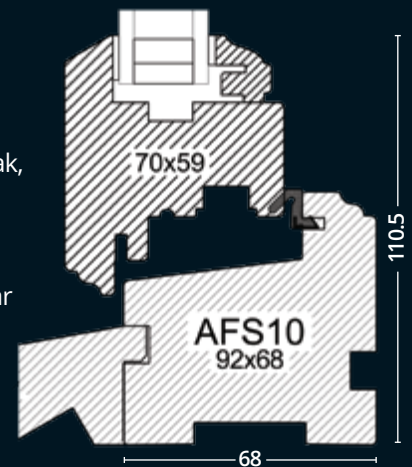

Specification

- ✓ Engineered Redwood as standard
- ✓ Grandis hardwood upgrade option available
- ✓ All timber FSC® certified
- ✓ Default colour – Traffic White RAL 9016
- ✓ Standard 'Choices' stains – Mahogany, Cyprus Light Oak, Teak, Walnut and Ebony
- ✓ Any RAL colour can be provided upon request
- ✓ Available 'A' Energy Rated
- ✓ Choice of 25mm, 40mm or 56mm bonded Astragal bar
- ✓ Optional 56mm solid glazing bars
- ✓ Available double or triple glazed
- ✓ PAS 24 / DocQ options available
- ✓ Internally glazed
- ✓ 94mm front to rear outer frame available