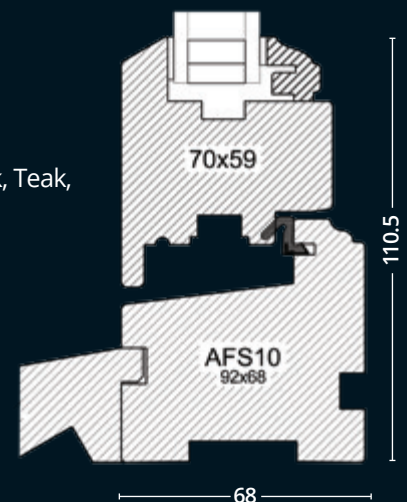

#### Specification

- ✓ Engineered Redwood as standard
- ✓ Grandis hardwood upgrade option available
- ✓ All timber FSC® certified
- ✓ Default colour – Traffic White RAL 9016
- ✓ Standard 'Choices' stains – Mahogany, Cyprus Light Oak, Teak, Walnut and Ebony
- ✓ Any RAL colour can be provided upon request
- ✓ Choice of 25mm, 40mm or 56mm bonded Astragal bar
- ✓ Optional 56mm solid glazing bars
- ✓ Available double or triple glazed
- ✓ PAS 24 / DocQ options available
- ✓ Casements - Internally glazed
- ✓ Top swing fully reversible - Externally glazed
- ✓ 94mm front to rear outer frame available