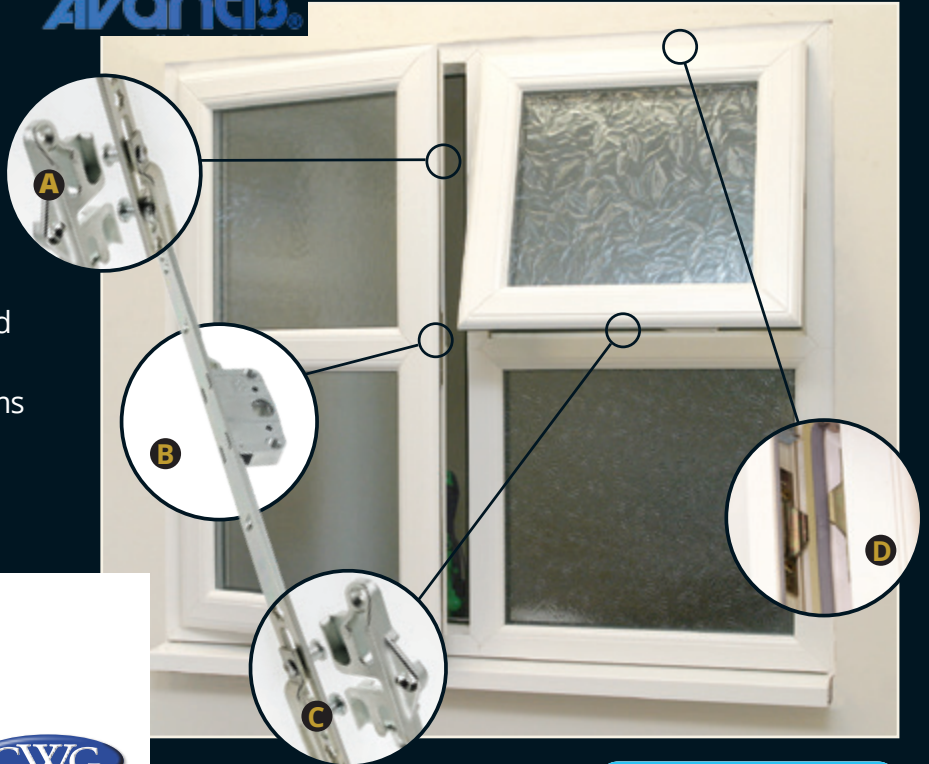

Standard Window Specification / Upgrades

Kömmerling Windows

All 'Choices' Kömmerling windows will be supplied with high specification locking.

Standard Specification:

- A** High strength steel mushrooms
- B** Locking designed for optimal security and compression
- C** Die cast keep to retain locking mushrooms and provide night vent facility

Optional upgrade to PAS 24:

- D** Hinge protectors

Upgrade to PAS 24 Secured by Design* Easy and Inexpensive

Secured by Design can sometimes require one laminate skin, this decision is made by the client and the police advisor.